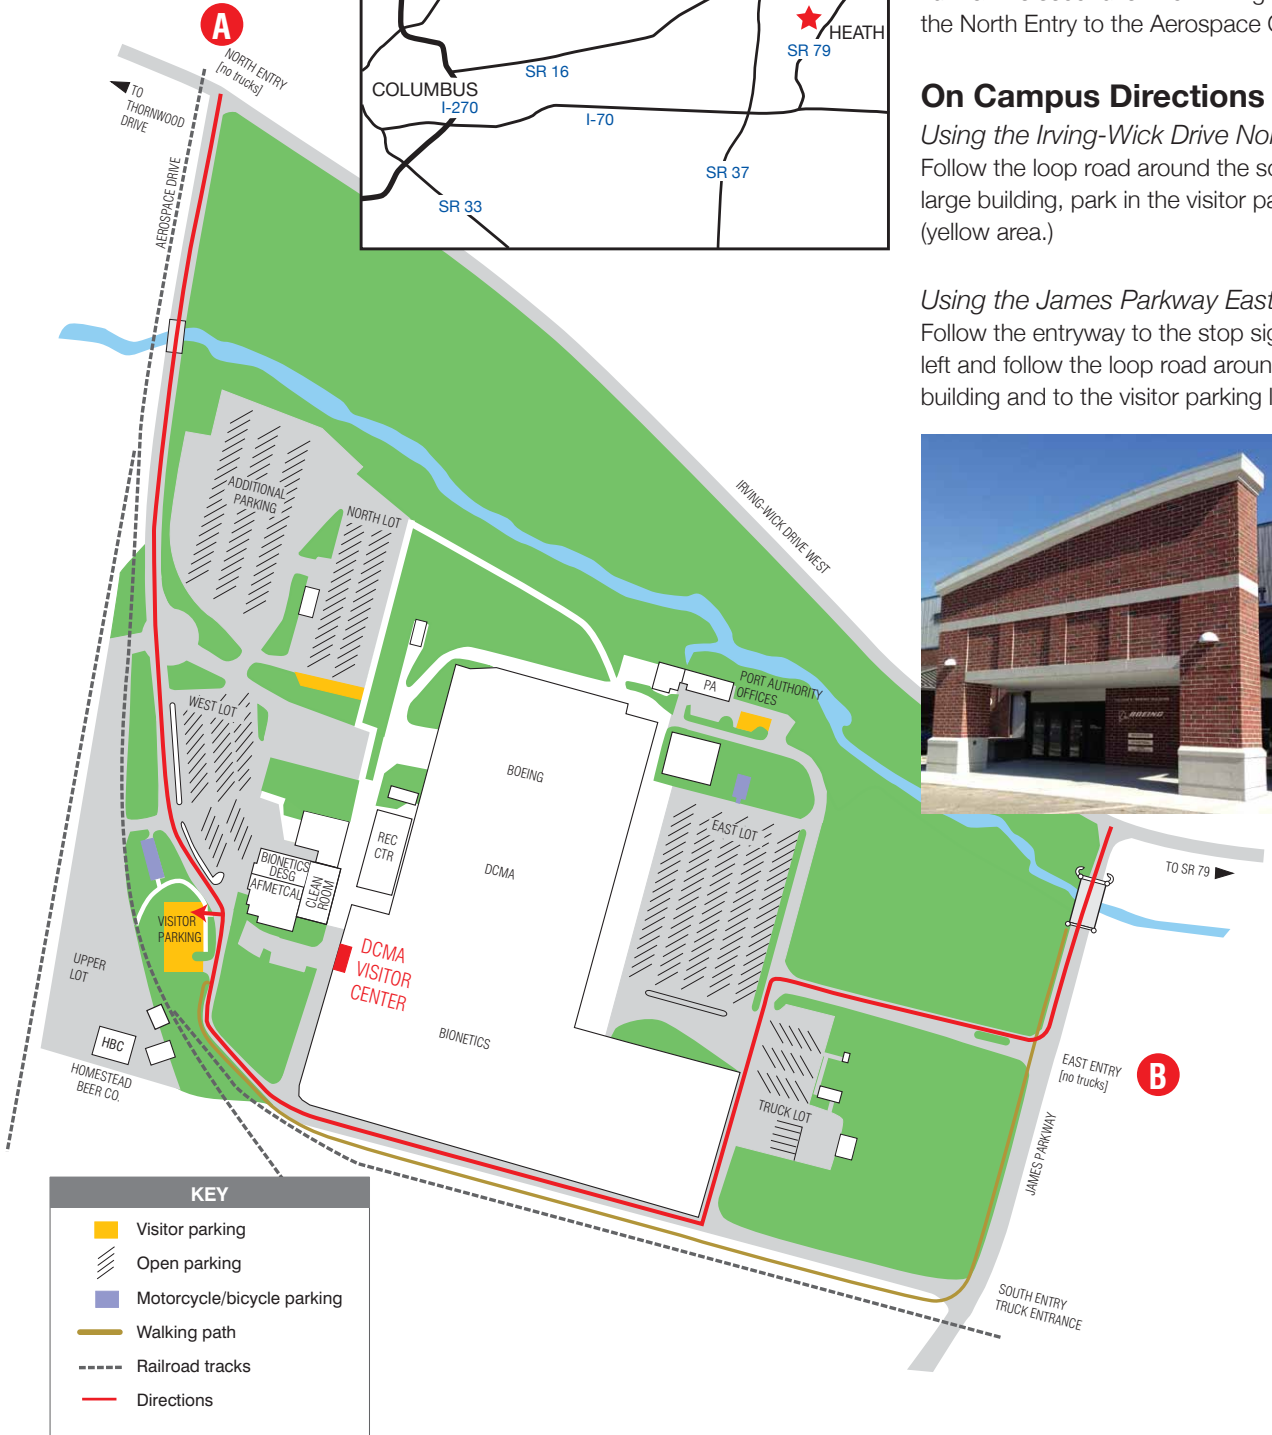

Directions DCMA Offices

From I-70 and points east, west, and south:
 Use exit no. 129 off of I-70, follow SR 79 North to Heath. Turn left at the light to Irving-Wick Drive. Go about one mile. Turn at the second left from Irving-Wick Drive for the North Entry to the Aerospace Center.

From SR 16 and points north, west and east:
 Exit SR 16 to SR 79 South through Heath. After you pass the Indian Mound Mall area, turn right onto Irving-Wick Drive West. Go about one mile. Turn at the second left from Irving-Wick Drive for the North Entry to the Aerospace Center.

On Campus Directions

Using the Irving-Wick Drive North Entry:
 Follow the loop road around the south of the large building, park in the visitor parking lot (yellow area.)

Using the James Parkway East Entry:
 Follow the entryway to the stop sign. Turn left and follow the loop road around the large building and to the visitor parking lot (yellow area.)

KEY	
	Visitor parking
	Open parking
	Motorcycle/bicycle parking
	Walking path
	Railroad tracks
	Directions

A

B