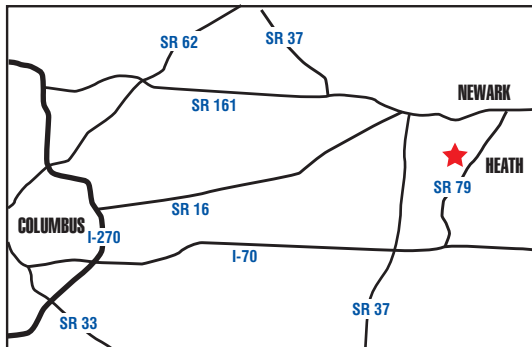

Truck Deliveries

CENTRAL OHIO
**AEROSPACE &
TECHNOLOGY CENTER**

Directions

From I-70 and points east, west, and south:

Use exit no. 129 off of I-70, follow SR 79 North to Heath. Turn left at the light to Kaiser Drive. Go about 3/4 mile. Turn right and follow James Parkway for the South Entry to the Aerospace Center.

From SR 16 and points north, west and east:

Exit SR 16 to SR 79 South through Heath. After you pass the Indian Mound Mall area, turn right onto Kaiser Drive. Go about 3/4 mile. Turn right and follow James Parkway for the South Entry to the Aerospace Center.

On Campus Directions

BOEING DOCK

Follow the South Entry to the warehouse building. Take the first right turn and the next left turn to the dock area.

BIONETICS DOCK

Follow the South Entry to the warehouse building. The dock is just past the fenced-in yard on the right.

HOMESTEAD BEER COMPANY

Follow the South Entry around the warehouse building. Turn at the first left and then left again across the railroad tracks.